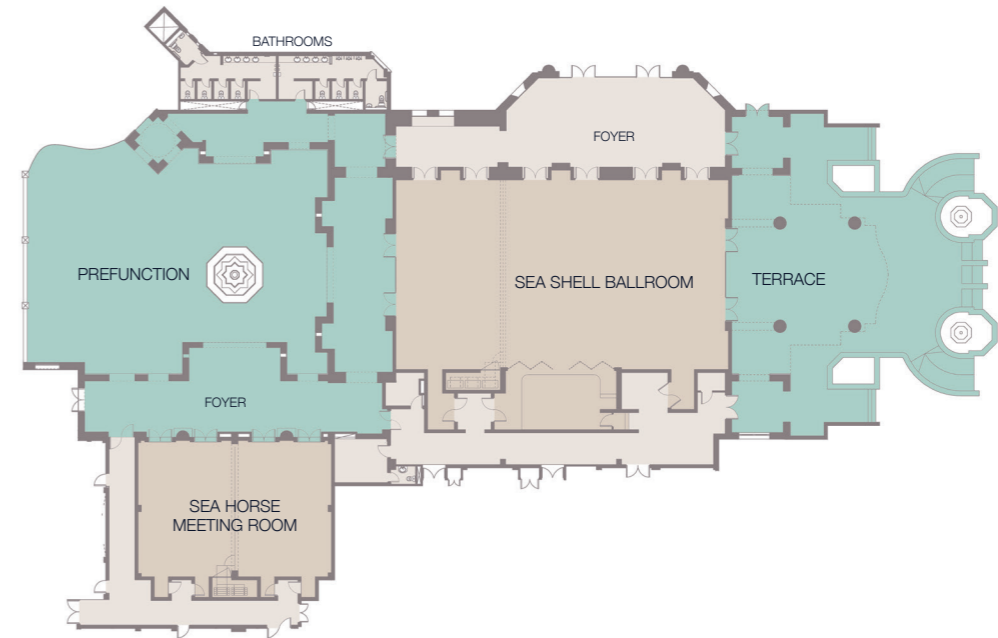

GUEST ROOM FACILITIES

- 24-hour in room dining
- 42-inch flat screen TV with satellite channels
- Individually controlled air conditioning
- IDD telephone
- Safe deposit box
- Separate bathtub and shower
- Wi-Fi

Floor Plan and Capacity Chart

Room Setup	Banquet	Cocktail	Board Room	U-Style	Classroom	Theatre
“Seashell” Ballroom	200	400	76	70	150	300
“Seashell” Ballroom – Hall A	140	300	56	50	100	200
“Seashell” Ballroom - Hall B	70	100	32	40	50	80
“Seahorse” Meeting Room	140	140	36	40	60	100
“Seahorse” Meeting Room - A	70	70	20	20	30	50
“Seahorse” Meeting Room - B	70	70	20	20	30	50
“Seastar” Boardroom			18			
Al Mar Restaurant	200	400				